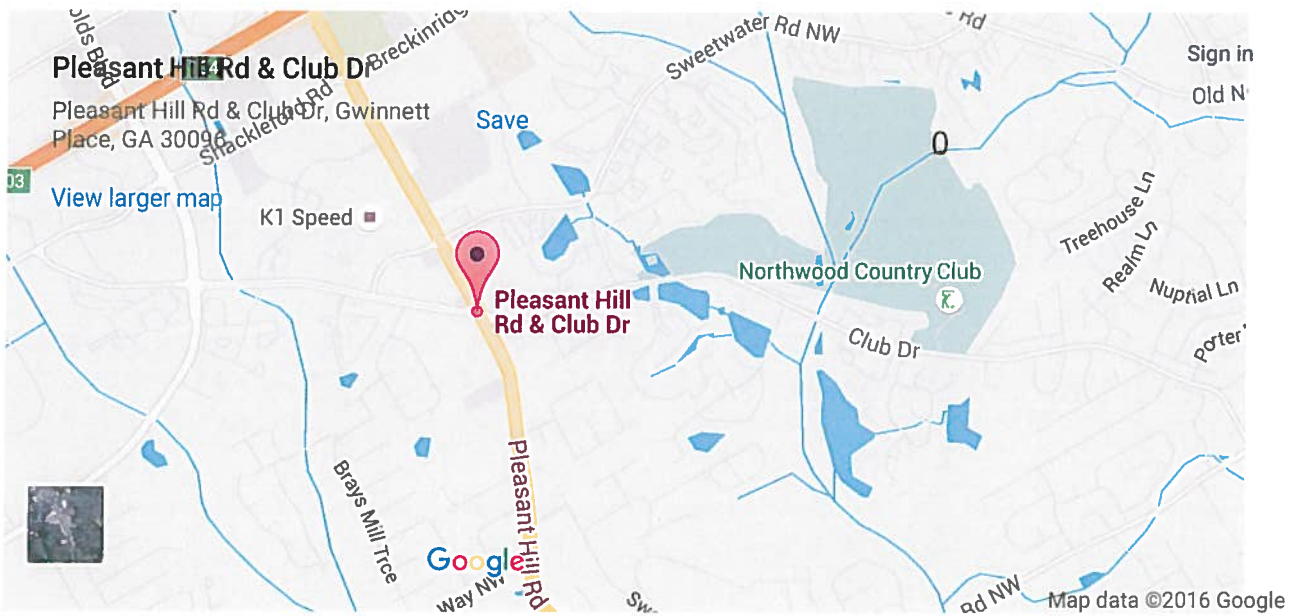

More from Duluth Patch (/georgia/duluth)

Teens Critically Injured in Webb Gin House Road Crash
(<http://patch.com/georgia/duluth/s/fsl6u/teens-critically-injured-in-webb-gin-house-road-crash>)

'Good Samaritan' Tries To Break Up Fight, Gets Shot
(<http://patch.com/georgia/duluth/s/fsl1w/good-samaritan-tries-to-break-up-fight-gets-shot>)

Cafe Owner, Robber Both Killed in Shootout; Olympian Gets Gold Medal Back; Gladys Knight Restaurant Hit in Raid: News Nearby
(<http://patch.com/georgia/duluth/s/fslvg/cafe-owner-robber-both-killed-in-shootout-olympian-gets-gold-medal-back-gladys-knight-restaurant-hit>)

Promoted Content

Ads by Revcontent